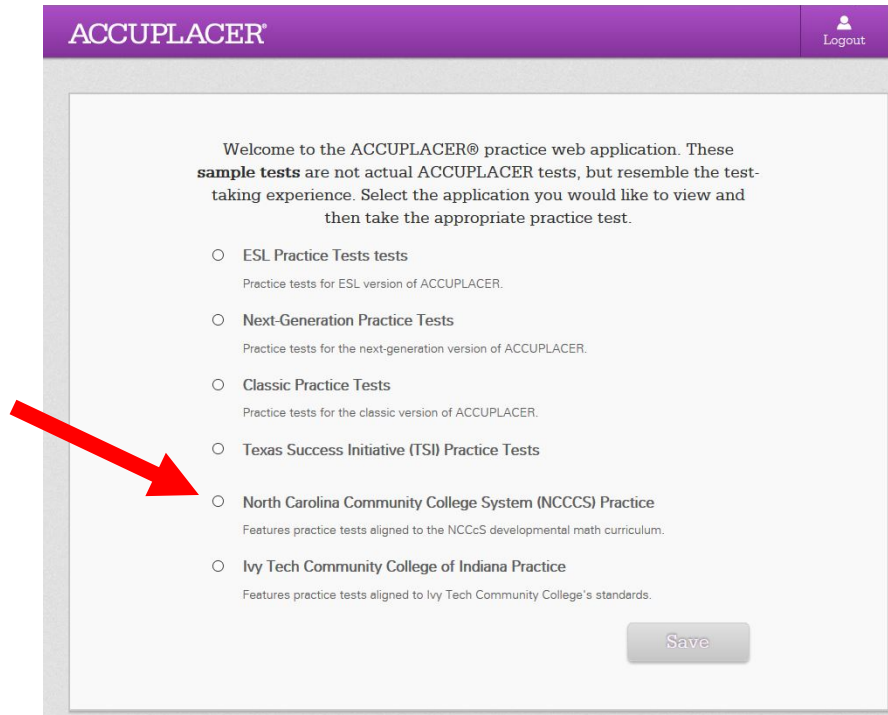

4- Select “North Carolina Community College System (NCCCS) Practice” and select “Save.”