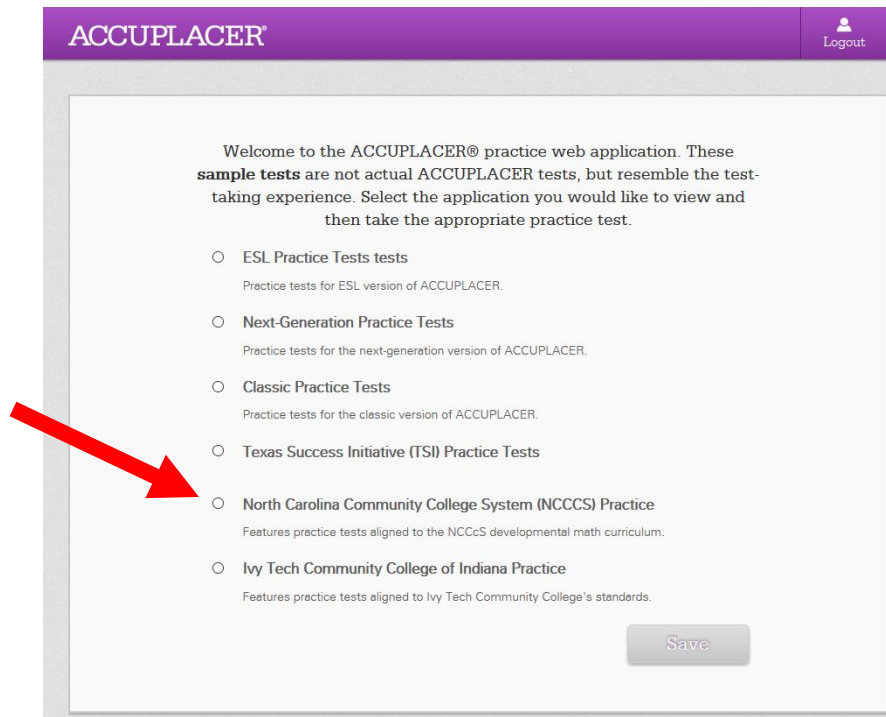

## Placement Test Study App

- 1- Visit [accuplacerpractice.collegeboard.org](http://accuplacerpractice.collegeboard.org)

- 2- Create a new account by filling in your information.

A screenshot of the ACCUPLACER website. The page has a purple header with the word "ACCUPLACER". There are two main sections: "Returning Users" on the left and "Get the FREE Web-Based Study App!" on the right. The "Returning Users" section has fields for "Email Address" and "Password", a "Login" button, and a link for "Forgot Your Password?". The "Get the FREE Web-Based Study App!" section has a paragraph of text, fields for "Email Address", "Password", "Confirm Email Address", and "Confirm New Password", and a "Sign Up" button. A red arrow points to the "Password" field in the sign-up section.

- 3- Use your credentials to login.

A screenshot of the ACCUPLACER website, identical to the previous one. A red arrow points to the "Email Address" field in the "Returning Users" section.

4- Select “North Carolina Community College System (NCCCS) Practice” and select “Save.”